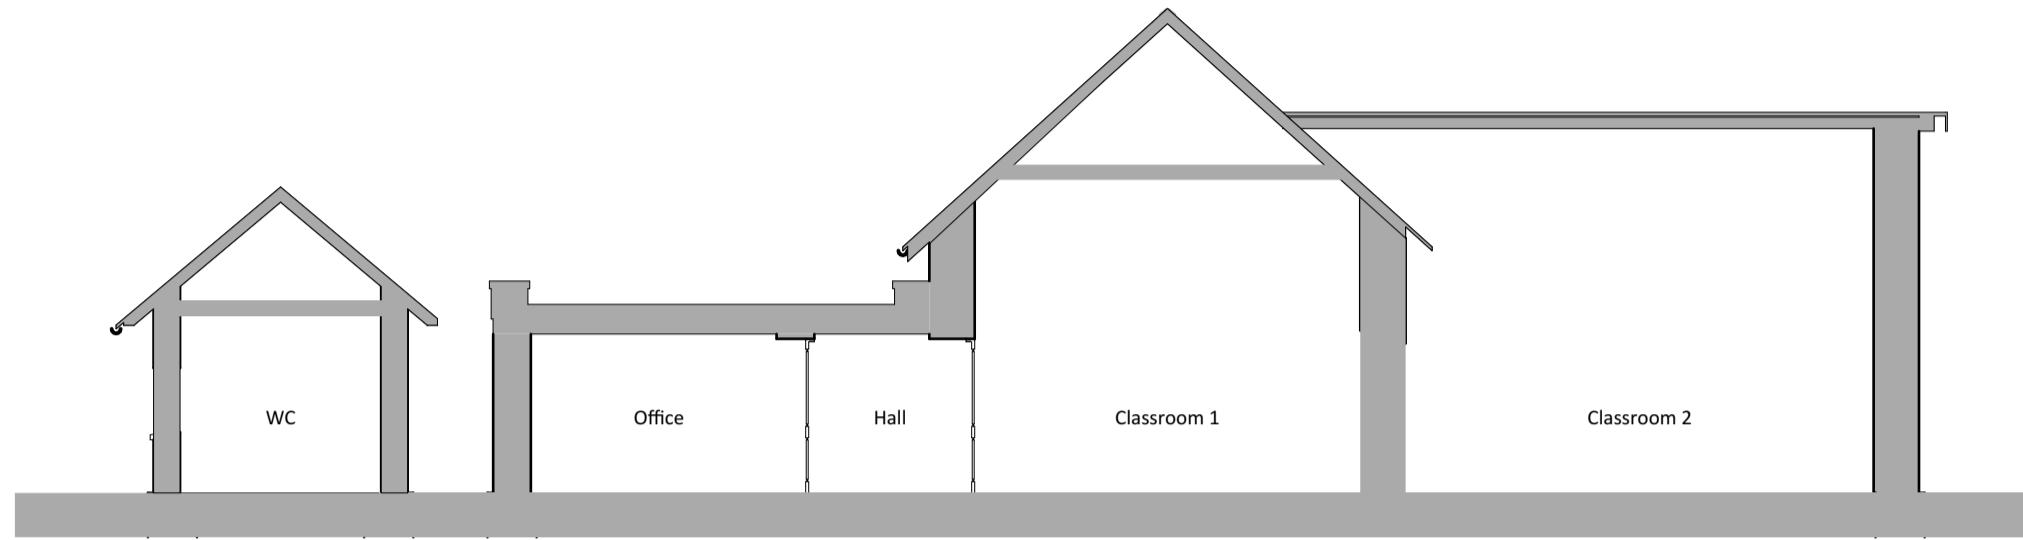

Former Coedmore CP School, Cwmann, Lampeter SA48 8ET

"Existing Drawings" - Former Coedmor CP School

A-A Building Section

1:100

Left Side Elevation

1:100

Rear Elevation

1:100

Ground Floor Plan

1:100

Right Side Elevation

1:100

Front Elevation

1:100

Revision:	Date:	By:	Notes: