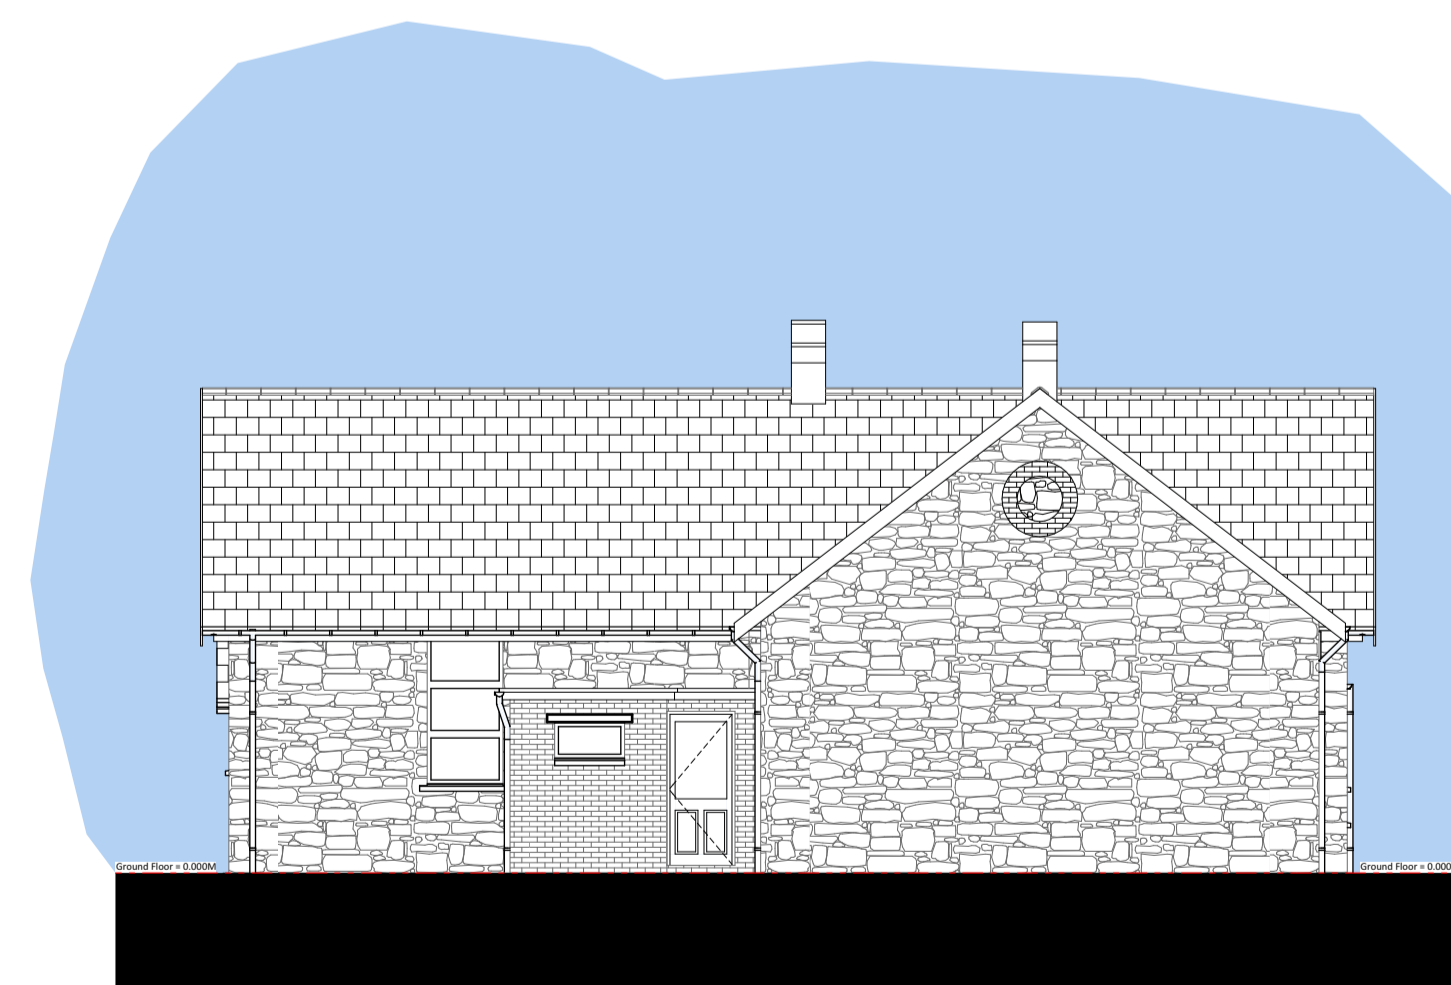

Former Coedmore CP School, Cwmann, Lampeter SA48 8ET

"Existing Drawings" - Former Coedmor CP School

A-A Building Section

1:100

Left Side Elevation

1:100

Rear Elevation

1:100

Ground Floor Plan

1:100

Right Side Elevation

1:100

Front Elevation

1:100

Revision:	Date:	By:	Notes: