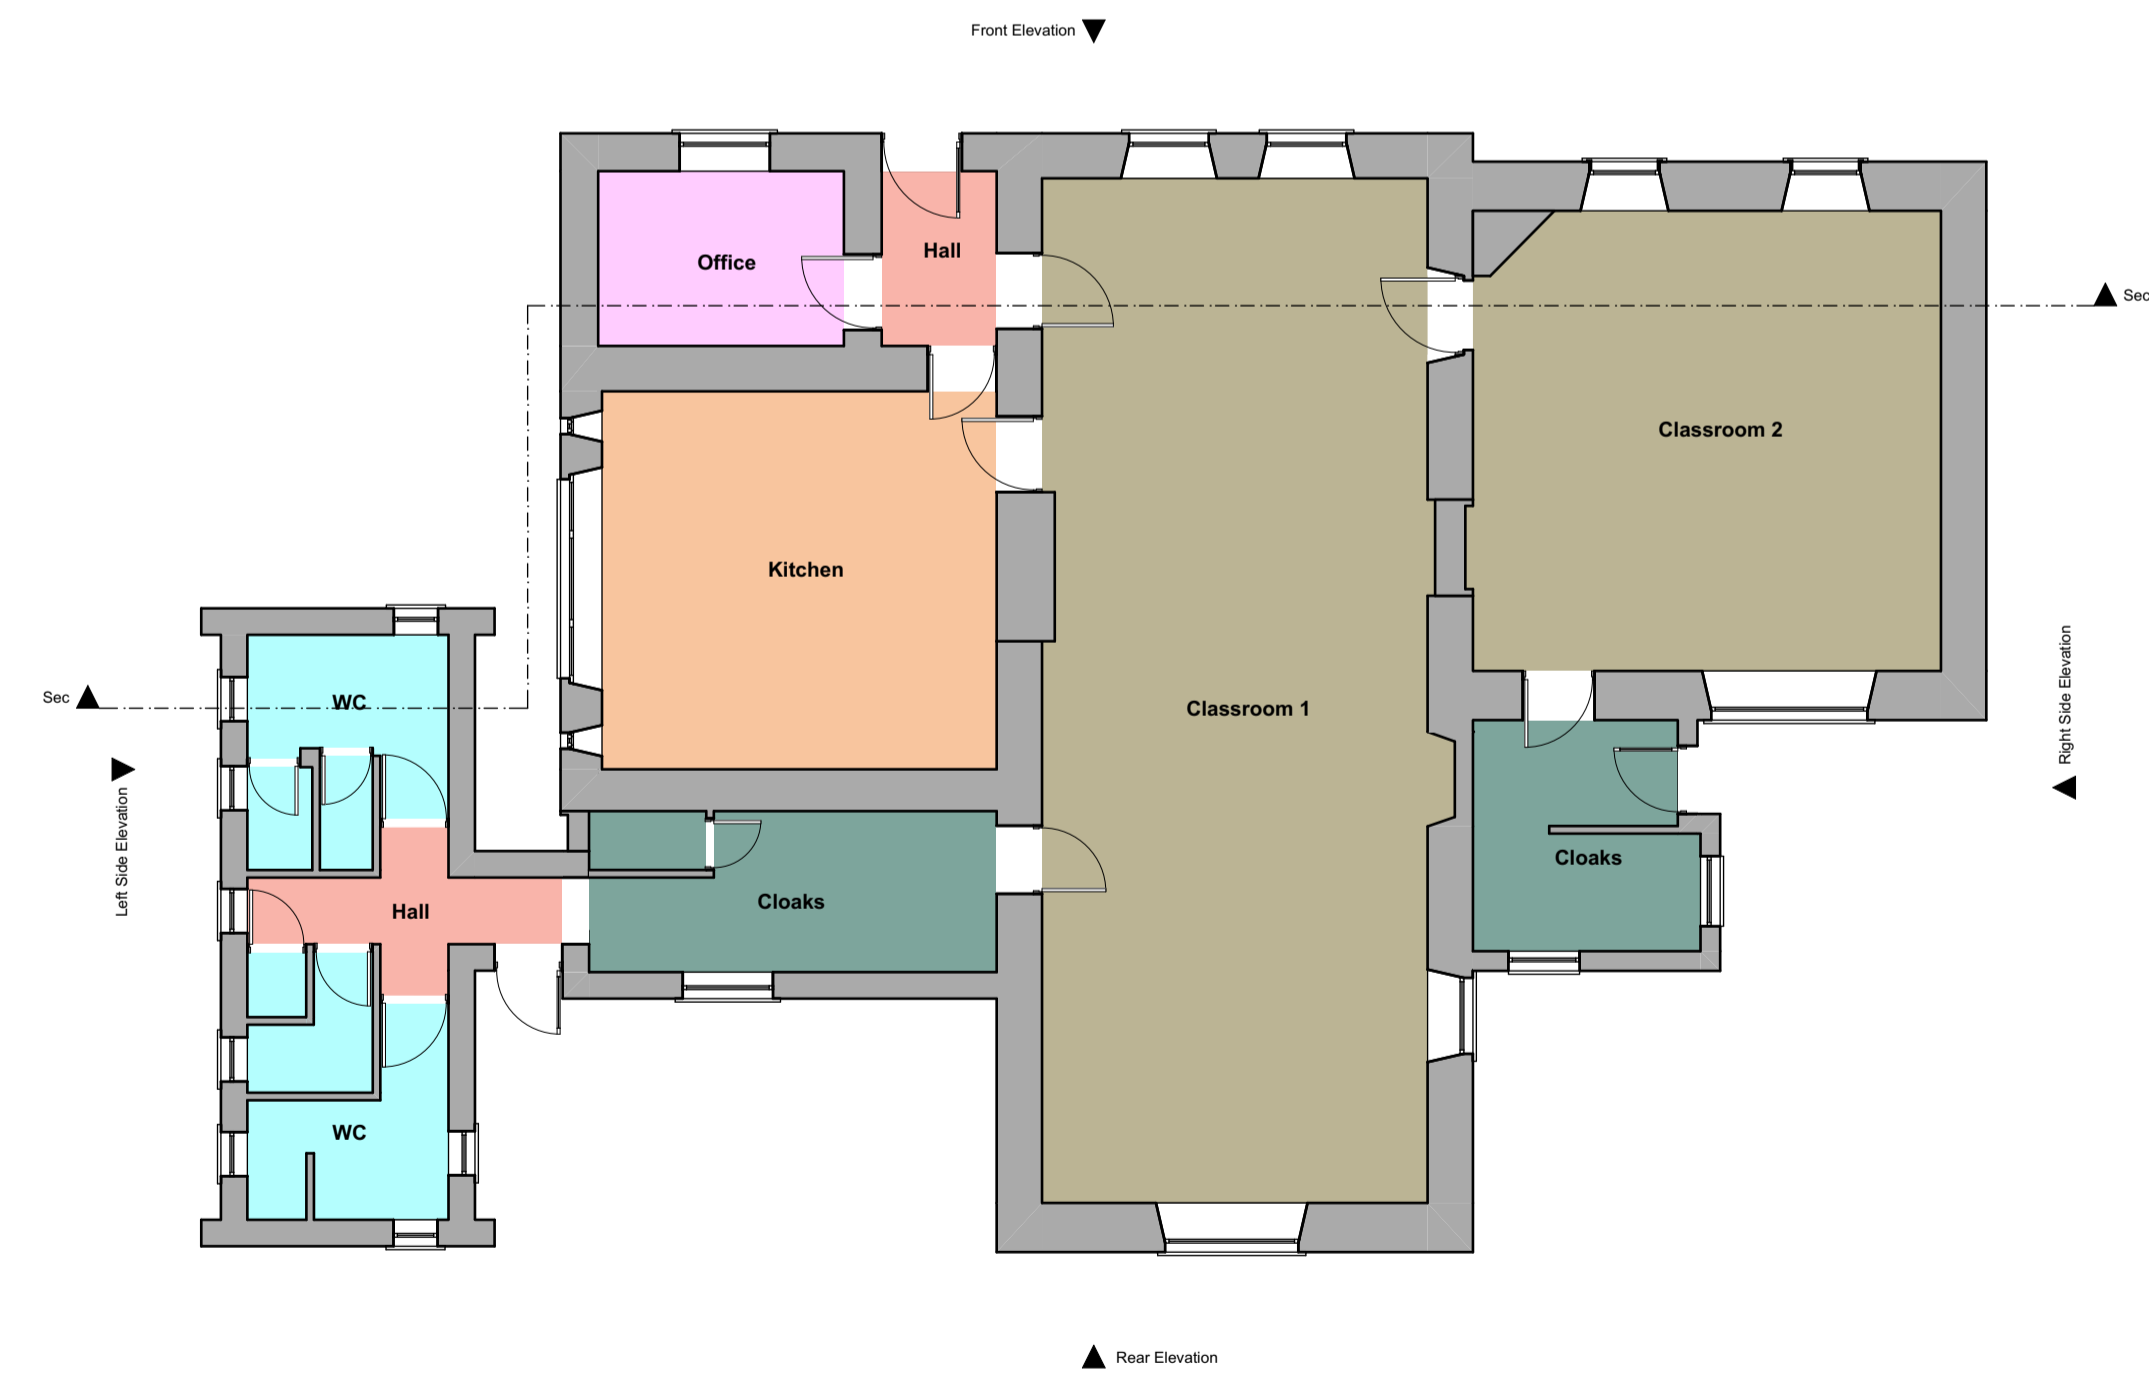

Former Coedmore CP School, Cwmann, Lampeter SA48 8ET

"Existing Drawings" - Former Coedmor CP School

A-A Building Section

1:100

Left Side Elevation

1:100

Rear Elevation

1:100

Ground Floor Plan

1:100

Right Side Elevation

1:100

Front Elevation

1:100

Revision:	Date:	By:	Notes: